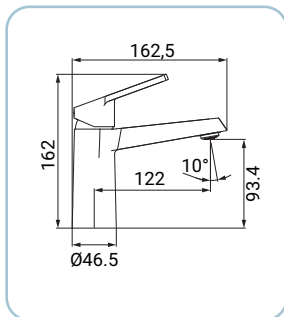

SCARUB0971CR

Miscelatore monocomando lavabo, finitura cromo, bocca lunga, aeratore coin slot, cartuccia a dischi ceramici Ø 35 mm, completo di piletta da 1"1/4 in plastica, flessibili inox 3/8F lunghezza 40 cm certificati DVGW, set di fissaggio

Basin mixer, chrome finish, long spout, mousseur with coin slot, metal handle, Ø 35 mm ceramic disc cartridge, with 1"1/4 plastic pop-up waste, 3/8F stainless steel flexible hoses 40 cm, certified according to DVGW and assembly kit

Waschtischarmatur mit langem Auslauf, Chromoberfläche, Mousseur für mühelosen Austausch mit einer Münze, Ø 35 mm Keramikkartusche, Kunststoff-Ablaufventil 1"1/4, mit flexiblen Anschlussschläuchen 3/8F 40 cm, zertifiziert nach DVGW, mit Fertigmontageset

Mitigeur lavabo chromé, bec long, aérateur à dévisser avec une pièce, cartouche céramique Ø 35 mm, avec garniture de vidage 1"1/4 en plastic, flexibles d'alimentation en acier inox 3/8F 40 cm certifiés selon DVGW, kit de montage.

8 007931 077073