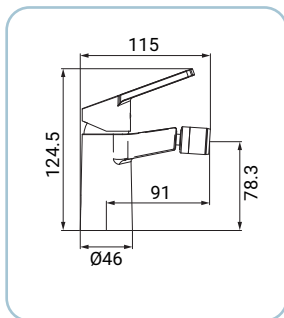

SCARUB0972CR

Miscelatore bidet monocomando, finitura cromo leva in metallo, cartuccia a dischi ceramici Ø 35 mm completo di piletta da 1"1/4 in plastica flessibili inox 3/8F lunghezza 40 cm certificati DVGW set di fissaggio

Bidet mixer, chrome finish, metal handle, Ø 35 mm ceramic disc cartridge, with 1"1/4 plastic pop-up waste, 3/8F SS flexible hoses 40 cm, certified DVGW, assembly kit

Bidetarmatur, Chromoberfläche, mit Hebel aus Metall, Ø 35 mm Keramikkartusche, Kunststoff-Ablaufventil 1"1/4, mit flexiblen Anschlussschläuchen 3/8F 40 cm, zertifiziert nach DVGW, aus Edelstahl mit Fertigmontageset

Mitigeur bidet chromé, poignée en métal, cartouche céramique Ø 35 mm, avec garniture de vidage 1"1/4 en plastic, flexibles d'alimentation en acier inox 3/8F 40 cm certifiés selon DVGW, kit de montage fourni

8 007931 077080