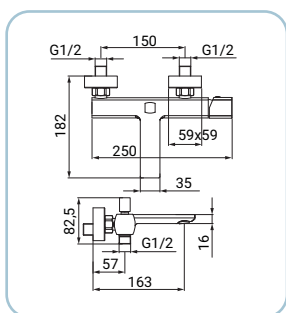

SCARUB1148CR

miscelatore monocomando vasca, realizzato in ottone, finitura cromo, manopola senza leva in metallo, rompigetto risparmio acqua (portata limitata a 6 l/min), con chiave di smontaggio rompigetto inclusa, cartuccia a dischi ceramici Ø 25 mm, completo di raccordi eccentrici e rosette coprimuro

Bath mixer, made of brass, chrome finish, metal knob without lever, water saving mousseur (capacity limited to 6 l/min), mousseur key included, Ø 25 mm ceramic disc 25 mm cartridge, with union connectors and wall escutcheon

Wannenarmatur, aus Messing, Chromoberfläche, Knauf aus Metall ohne hebel, Mousseur Wassereinsparung (Kapazität auf 6 l/min begrenzt), Wasserhahn Belüfter Schlüssel Einschließlich, Ø 25 mm Keramikkartusche, mit S-Anschlüssen und Rosetten

Mitigeur bain, en laiton, finition chromée, bouton sans poignée en métal, mousseur pour économie d'eau (capacité limitée à 6 l/min), clé d'aérateur inclus, cartouche céramique Ø 25 mm, avec rosaces et raccords excentrés

8 007931 092458