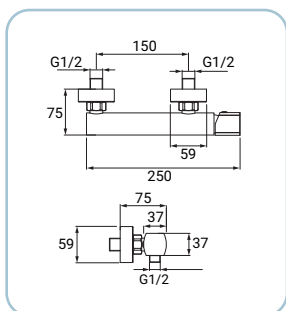

SCARUB1149CR

Miscelatore monocomando esterno doccia, realizzato in ottone, finitura cromo, manopola senza leva in metallo, cartuccia a dischi ceramici Ø 25 mm, completo di raccordi eccentrici e rosette coprimuro

Exposed shower mixer, made of brass, chrome finish, metal knob without lever, Ø 25 mm ceramic disc cartridge, with union connectors and wall escutcheon

Aufputz-Brausearmatur, aus Messing, Chromoberfläche, Knauf aus Metal ohne hebel, Ø 25 mm Keramikkartusche, mit S-Anschlüssen und Rosetten

Mitigeur douche en laiton, finition chromée, bouton sans poignée en métal, cartouche céramique Ø 25 mm, avec rosaces et raccords excentrés

8 007931 092465