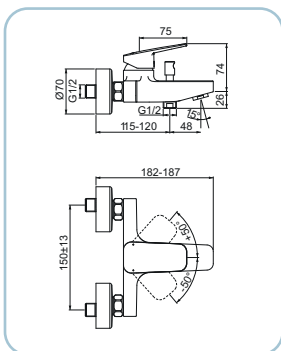

SCARUB1183CR

Miscelatore esterno per vasca/doccia con bocca di erogazione dotata di rompi-getto Neoperl M24x1 e raccordi ad S da 1/2" regolabile per interasse da 150±13 mm, finitura cromo, cartuccia 38 mm con limitatore della temperatura

Bath mixer, chrome finish, with Neoperl M24x1 mousseur, with union connectors 150±13 mm and wall escutcheon, Ø 38 mm ceramic disc cartridge with temperature limiter

Wannenarmatur, Chromoberfläche, mit Neoperl mousseur M24x1, mit S-Anschlüssen 150±13 mm und Rosetten, Ø 38 mm Keramikkartusche mit Temperaturbegrenzer

Mitigeur bain chromé, avec Neoperl mousseur M24x1, avec rosaces et raccords excentrés 150±13 mm, cartouche céramique Ø 38 mm avec limiteur de température