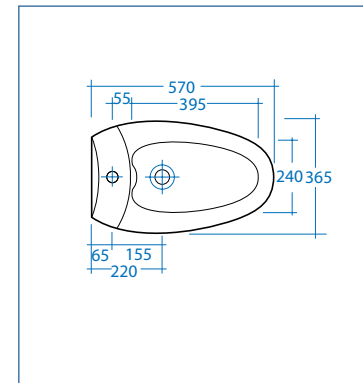

**IDRO**  
*Bric*

**Art. SCACER0095VP**

vaso scarico a parete (p)  
water closet (p) trap

**Art. SCACER0088VA**

vaso scarico a pavimento (s)  
water closet (s) trap

**Art. SCACER0089SE**

sedile e coperchio ABS  
seat e cover ABS

**Art. SCACER0087BI**

bidet  
bidet

Art. SCACER0085LA  
Art. SCACER0086CL

lavabo 65 cm con colonna  
wash basin 65 cm with full  
pedestal