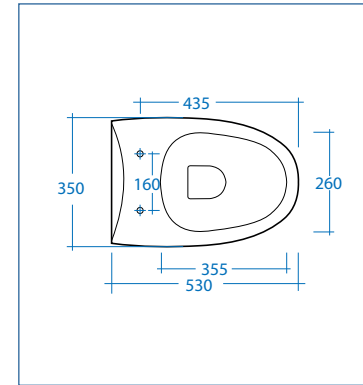

Art. SCACER0095VP

vaso scarico a parete (p)
water closet (p) trap