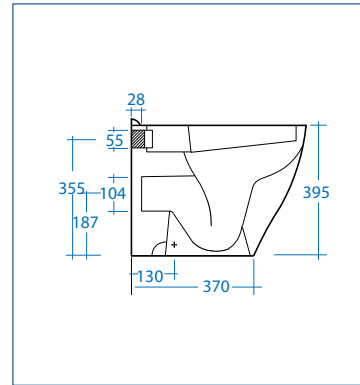

Art. SCACER0095VP

vaso scarico a parete (p)
water closet (p) trap