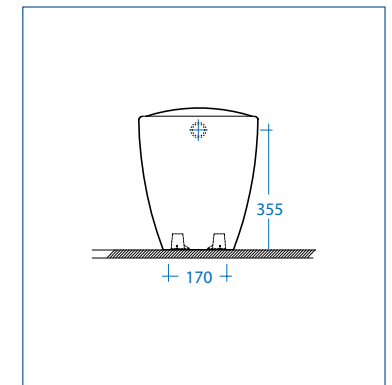

**IDRO**  
*Bric*

**Art. SCACER0095VP**

vaso scarico a parete (p)  
water closet (p) trap

**Art. SCACER0088VA**

vaso scarico a pavimento (s)  
water closet (s) trap

**Art. SCACER0089SE**

sedile e coperchio ABS  
seat e cover ABS

**Art. SCACER0087BI**

bidet  
bidet

Art. SCACER0085LA  
Art. SCACER0086CL

lavabo 65 cm con colonna  
wash basin 65 cm with full  
pedestal