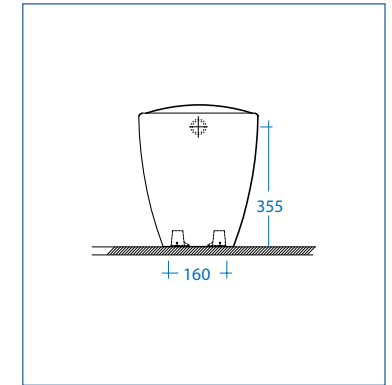

Art. SCACER0095VP

vaso scarico a parete (p)
water closet (p) trap