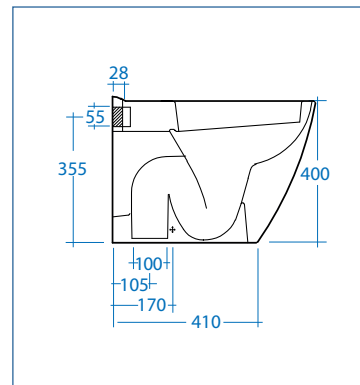

**IDRO**  
*Bric*

**Art. SCACER0095VP**

vaso scarico a parete (p)  
water closet (p) trap

**Art. SCACER0088VA**

vaso scarico a pavimento (s)  
water closet (s) trap

**Art. SCACER0089SE**

sedile e coperchio ABS  
seat e cover ABS

**Art. SCACER0087BI**

bidet  
bidet

Art. SCACER0085LA  
Art. SCACER0086CL

lavabo 65 cm con colonna  
wash basin 65 cm with full  
pedestal