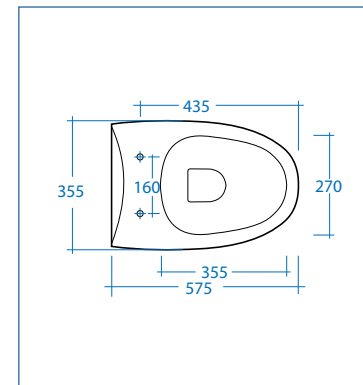

**IDRO**  
*Bric*

**Art. SCACER0095VP**

vaso scarico a parete (p)  
water closet (p) trap

**Art. SCACER0088VA**

vaso scarico a pavimento (s)  
water closet (s) trap

**Art. SCACER0089SE**

sedile e coperchio ABS  
seat e cover ABS

**Art. SCACER0087BI**

bidet  
bidet

Art. SCACER0085LA  
Art. SCACER0086CL

lavabo 65 cm con colonna  
wash basin 65 cm with full  
pedestal