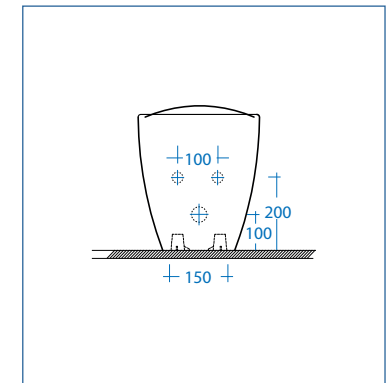

**IDRO**  
*Bric*

**Art. SCACER0095VP**

vaso scarico a parete (p)  
water closet (p) trap

**Art. SCACER0088VA**

vaso scarico a pavimento (s)  
water closet (s) trap

**Art. SCACER0089SE**

sedile e coperchio ABS  
seat e cover ABS

**Art. SCACER0087BI**

bidet  
bidet

Art. SCACER0085LA  
Art. SCACER0086CL

lavabo 65 cm con colonna  
wash basin 65 cm with full  
pedestal