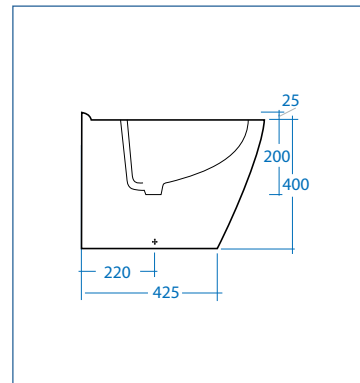

**IDRO**  
*Bric*

**Art. SCACER0095VP**

vaso scarico a parete (p)  
water closet (p) trap

**Art. SCACER0088VA**

vaso scarico a pavimento (s)  
water closet (s) trap

**Art. SCACER0089SE**

sedile e coperchio ABS  
seat e cover ABS

**Art. SCACER0087BI**

bidet  
bidet

Art. SCACER0085LA  
Art. SCACER0086CL

lavabo 65 cm con colonna  
wash basin 65 cm with full  
pedestal