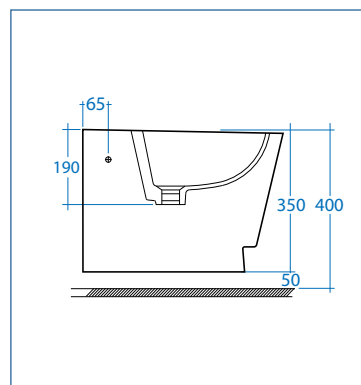

lavabo 52 cm con semi colonna
wash basin 52 cm whit half
pedestal

Art. SCACER0143VS

vaso sospeso
water closet wall hung

Art. SCACER0147BS

bidet
bidet

Art. SCACER0142SE Art. SCACER0141LA

lavabo 52 cm con semi colonna
wash basin 52 cm whit half
pedestal