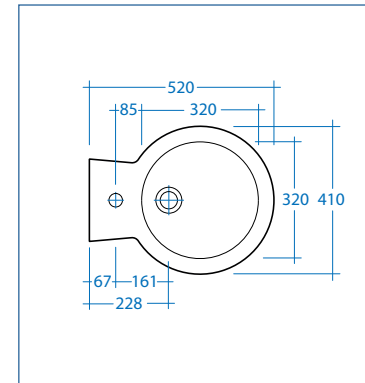

Stilo is characterised for its upside down cone shaped basin, reminiscent of ancient tubs. The special design that is also trendy is complete with comfortable perfectly covering heat cured seat that may be slowed down upon request. Also available in the closed couple suspended version. Thanks to its contained size, Stilo adapts perfectly also to small sized bathrooms. Stilo is made with a closed rim to guarantee maximum hygiene through time with each flush.

IDRO
Bric

Art. SCACER0144VP

vaso scarico a pavimento (s)
water closet back to wall (s) trap

Art. SCACER0145SE

sedile ABS per vaso (s)
seat ABS for wc (s) trap

Art. SCACER0146BI

bidet
bidet

Art. SCACER0142SE
Art. SCACER0141LA

lavabo 52 cm con semi colonna
wash basin 52 cm whit half
pedestal

Art. SCACER0143VS

vaso sospeso
water closet wall hung

Art. SCACER0147BS

bidet
bidet

Art. SCACER0142SE Art. SCACER0141LA

lavabo 52 cm con semi colonna
wash basin 52 cm whit half
pedestal