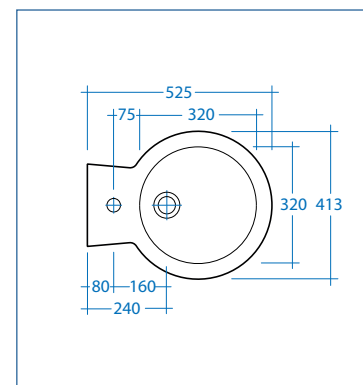

lavabo 52 cm con semi colonna
wash basin 52 cm whit half
pedestal

Art. SCACER0143VS

vaso sospeso
water closet wall hung

Art. SCACER0147BS

bidet
bidet

Art. SCACER0142SE Art. SCACER0141LA

lavabo 52 cm con semi colonna
wash basin 52 cm whit half
pedestal