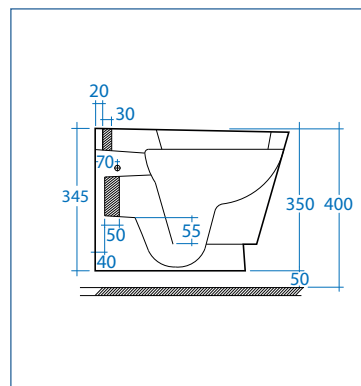

Stilo is characterised for its upside down cone shaped basin, reminiscent of ancient tubs. The special design that is also trendy is complete with comfortable perfectly covering heat cured seat that may be slowed down upon request. Also available in the closed couple suspended version. Thanks to its contained size, Stilo adapts perfectly also to small sized bathrooms. Stilo is made with a closed rim to guarantee maximum hygiene through time with each flush.

IDRO
Bric

Art. SCACER0144VP

vaso scarico a pavimento (s)
water closet back to wall (s) trap

Art. SCACER0145SE

sedile ABS per vaso (s)
seat ABS for wc (s) trap

Art. SCACER0146BI

bidet
bidet

Art. SCACER0142SE
Art. SCACER0141LA

lavabo 52 cm con semi colonna
wash basin 52 cm whit half
pedestal

Art. SCACER0143VS

vaso sospeso
water closet wall hung

Art. SCACER0147BS

bidet
bidet

Art. SCACER0142SE Art. SCACER0141LA

lavabo 52 cm con semi colonna
wash basin 52 cm whit half
pedestal