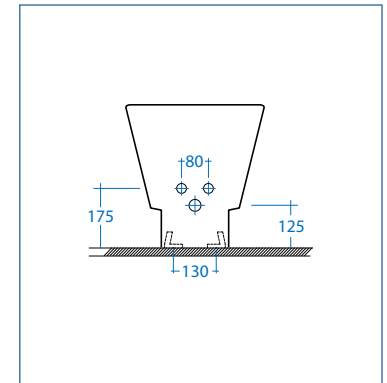

Stilo is characterised for its upside down cone shaped basin, reminiscent of ancient tubs. The special design that is also trendy is complete with comfortable perfectly covering heat cured seat that may be slowed down upon request. Also available in the closed couple suspended version. Thanks to its contained size, Stilo adapts perfectly also to small sized bathrooms. Stilo is made with a closed rim to guarantee maximum hygiene through time with each flush.

IDRO
Bric

Art. SCACER0144VP

vaso scarico a pavimento (s)
water closet back to wall (s) trap

Art. SCACER0145SE

sedile ABS per vaso (s)
seat ABS for wc (s) trap

Art. SCACER0146BI

bidet
bidet

Art. SCACER0142SE
Art. SCACER0141LA

lavabo 52 cm con semi colonna
wash basin 52 cm whit half
pedestal

Art. SCACER0143VS

vaso sospeso
water closet wall hung

Art. SCACER0147BS

bidet
bidet

Art. SCACER0142SE Art. SCACER0141LA

lavabo 52 cm con semi colonna
wash basin 52 cm whit half
pedestal