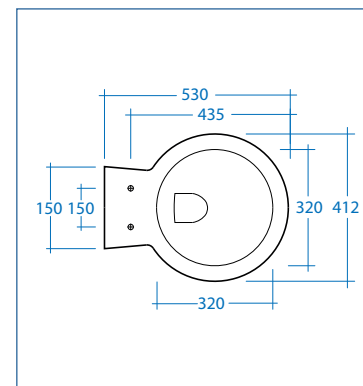

Stilo is characterised for its upside down cone shaped basin, reminiscent of ancient tubs. The special design that is also trendy is complete with comfortable perfectly covering heat cured seat that may be slowed down upon request. Also available in the closed couple suspended version. Thanks to its contained size, Stilo adapts perfectly also to small sized bathrooms. Stilo is made with a closed rim to guarantee maximum hygiene through time with each flush.

IDRO
Bric

Art. SCACER0144VP

vaso scarico a pavimento (s)
water closet back to wall (s) trap

Art. SCACER0145SE

sedile ABS per vaso (s)
seat ABS for wc (s) trap

Art. SCACER0146BI

bidet
bidet

Art. SCACER0142SE
Art. SCACER0141LA

lavabo 52 cm con semi colonna
wash basin 52 cm whit half
pedestal

Art. SCACER0143VS

vaso sospeso
water closet wall hung

Art. SCACER0147BS

bidet
bidet

Art. SCACER0142SE Art. SCACER0141LA

lavabo 52 cm con semi colonna
wash basin 52 cm whit half
pedestal