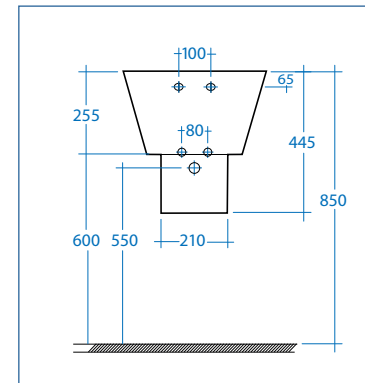

IDRO
Bric

Art. SCACER0144VP

vaso scarico a pavimento (s)
water closet back to wall (s) trap

Art. SCACER0145SE

sedile ABS per vaso (s)
seat ABS for wc (s) trap

Art. SCACER0146BI

bidet
bidet

Art. SCACER0142SE
Art. SCACER0141LA

lavabo 52 cm con semi colonna
wash basin 52 cm whit half
pedestal

Art. SCACER0143VS

vaso sospeso
water closet wall hung

Art. SCACER0147BS

bidet
bidet

Art. SCACER0142SE Art. SCACER0141LA

lavabo 52 cm con semi colonna
wash basin 52 cm whit half
pedestal