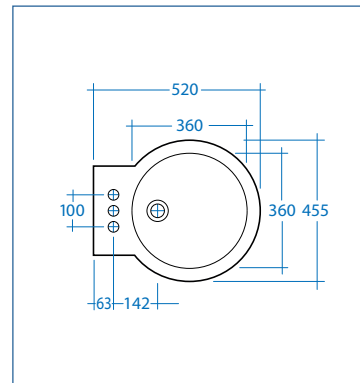

IDRO
Bric

Art. SCACER0144VP

vaso scarico a pavimento (s)
water closet back to wall (s) trap

Art. SCACER0145SE

sedile ABS per vaso (s)
seat ABS for wc (s) trap

Art. SCACER0146BI

bidet
bidet

Art. SCACER0142SE
Art. SCACER0141LA

lavabo 52 cm con semi colonna
wash basin 52 cm whit half
pedestal

Art. SCACER0143VS

vaso sospeso
water closet wall hung

Art. SCACER0147BS

bidet
bidet

Art. SCACER0142SE Art. SCACER0141LA

lavabo 52 cm con semi colonna
wash basin 52 cm whit half
pedestal