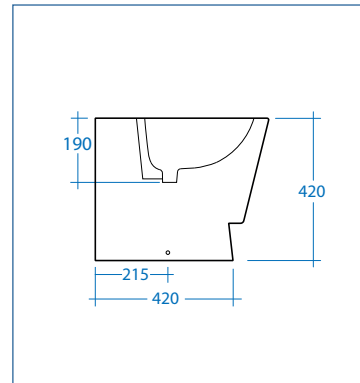

Art. SCACER0146BI

bidet
bidet