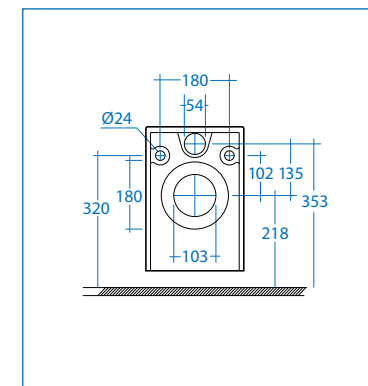

Stilo is characterised for its upside down cone shaped basin, reminiscent of ancient tubs. The special design that is also trendy is complete with comfortable perfectly covering heat cured seat that may be slowed down upon request. Also available in the closed couple suspended version. Thanks to its contained size, Stilo adapts perfectly also to small sized bathrooms. Stilo is made with a closed rim to guarantee maximum hygiene through time with each flush.

IDRO
Bric

Art. SCACER0144VP

vaso scarico a pavimento (s)
water closet back to wall (s) trap

Art. SCACER0145SE

sedile ABS per vaso (s)
seat ABS for wc (s) trap

Art. SCACER0146BI

bidet
bidet

Art. SCACER0142SE
Art. SCACER0141LA

lavabo 52 cm con semi colonna
wash basin 52 cm whit half
pedestal

Art. SCACER0143VS

vaso sospeso
water closet wall hung

Art. SCACER0147BS

bidet
bidet

Art. SCACER0142SE Art. SCACER0141LA

lavabo 52 cm con semi colonna
wash basin 52 cm whit half
pedestal