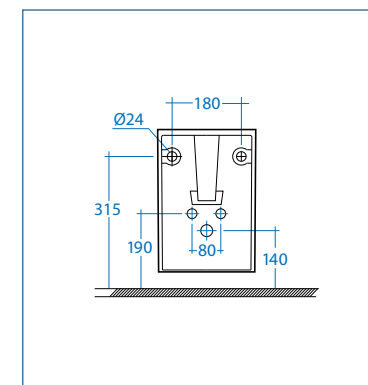

lavabo 52 cm con semi colonna
wash basin 52 cm whit half
pedestal

Art. SCACER0143VS

vaso sospeso
water closet wall hung

Art. SCACER0147BS

bidet
bidet

Art. SCACER0142SE Art. SCACER0141LA

lavabo 52 cm con semi colonna
wash basin 52 cm whit half
pedestal